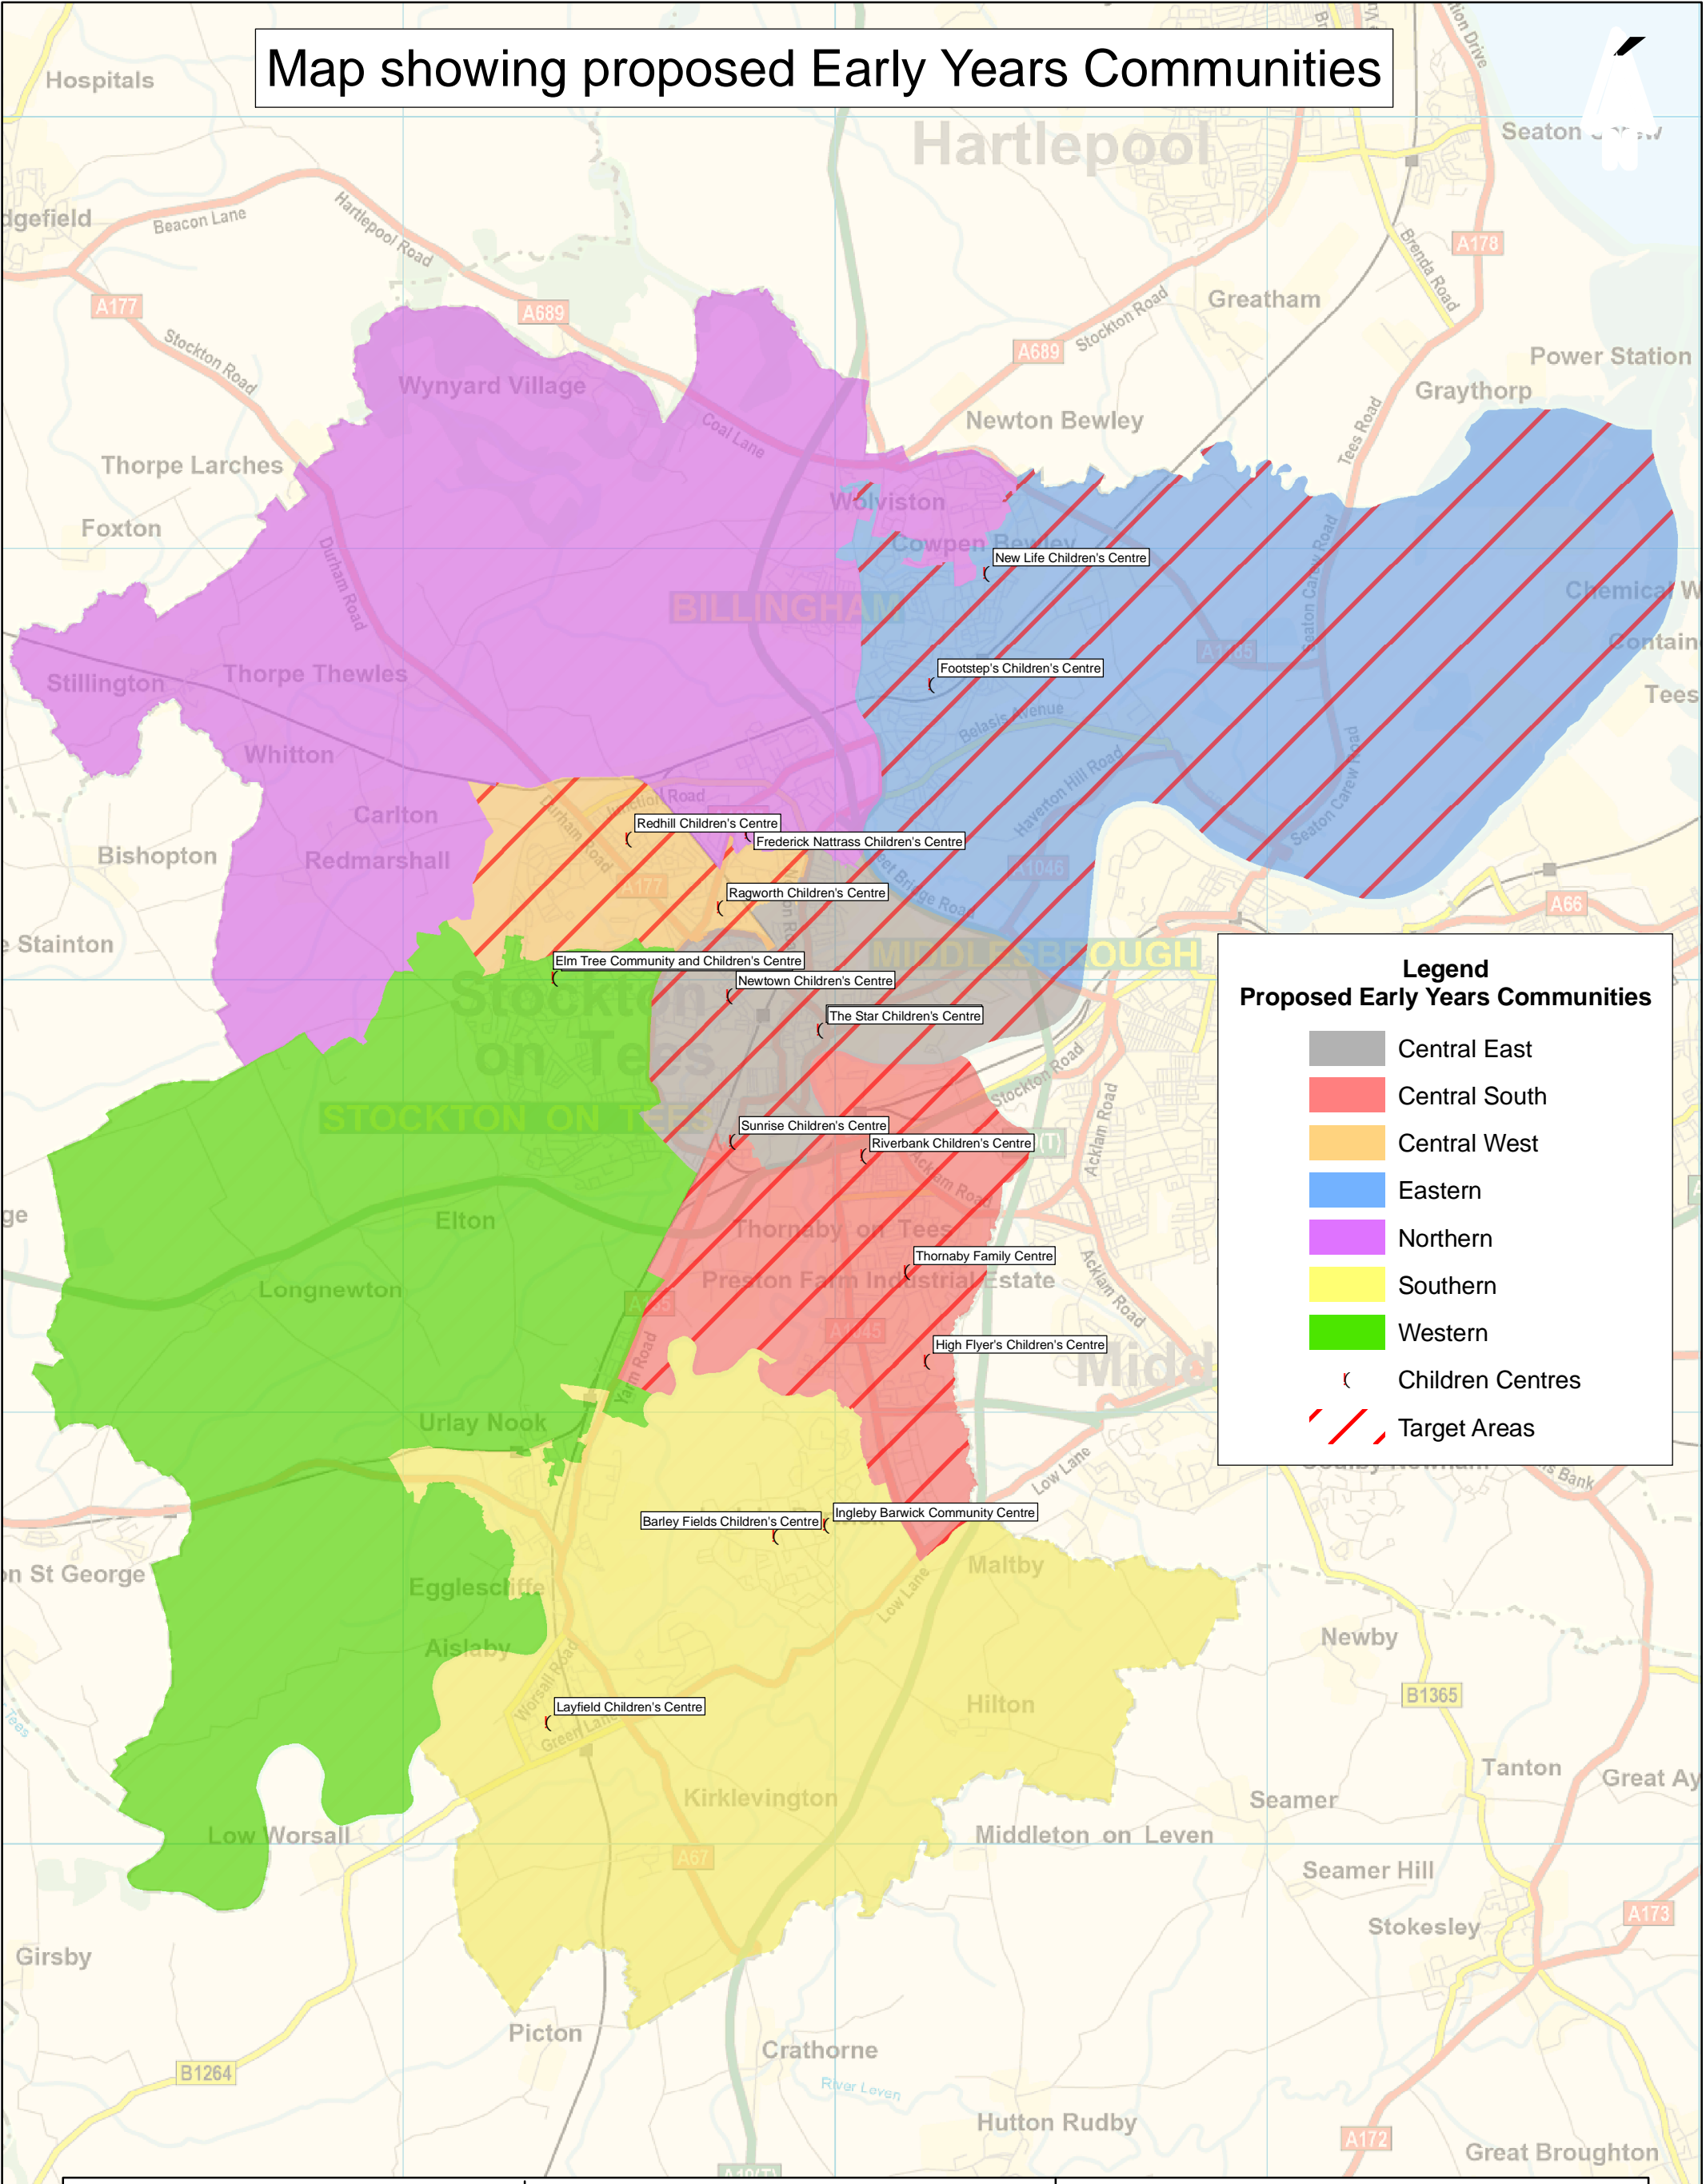

Map showing proposed Early Years Communities

Legend
Proposed Early Years Communities

- Central East
- Central South
- Central West
- Eastern
- Northern
- Southern
- Western
- Children Centres
- Target Areas

Resources
 Corporate Director: J.Danks
 Head of Policy, Improvement & Engagement: L.King
 Municipal Buildings, Church Road,
 Stockton-on-Tees. TS18 1LE
 Telephone: (01642) 393939

This map is reproduced from Ordnance Survey material with the permission of Ordnance Survey on behalf of the Controller of Her Majesty's Stationery Office.
 © Crown copyright.
 Unauthorised reproduction infringes Crown copyright and may lead to prosecution or civil proceedings.
 Stockton-on-Tees Borough Council 100023297 2011

Date 26/05/2011

Scale 1:70,000